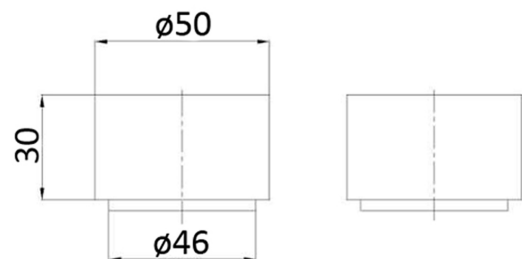

- Round Spindles
- Ceramic-cartridge-technology
- Black Electroplated plated finish
- Superior Quality
- High quality materials

Product Code: SP-P-02-BLK

Specification

Size:

- 50mm x 50mm x 30mm

Schematic

15 Years