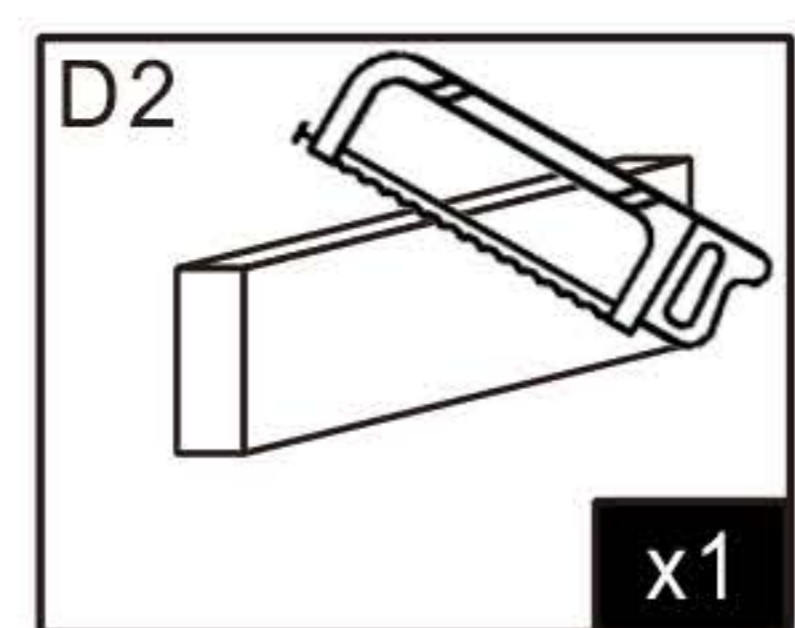

1220-1320X2000

1320-1420X2000

1420-1520X2000

1520-1620X2000

1620-1720X2000

1720-1820X2000

Insert 3mm packers between glass and floor
Packers Sold Separately
Product Code: DIY-KIT