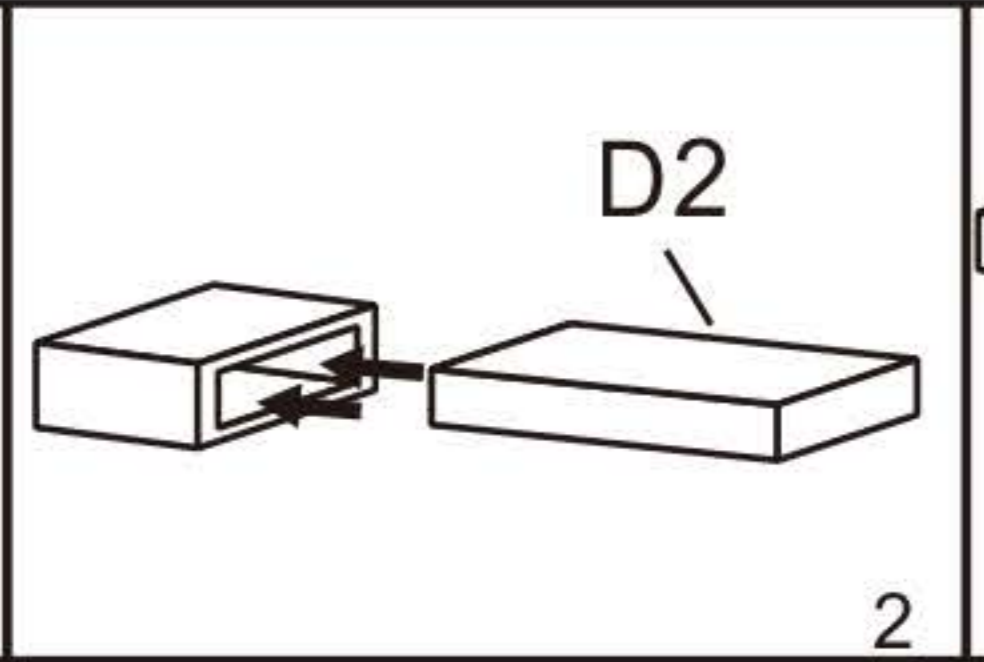

1220-1320X2000

1320-1420X2000

1420-1520X2000

1520-1620X2000

1620-1720X2000

1720-1820X2000

Insert 3mm packers between glass and floor
Packers Sold Separately
Product Code: DIY-KIT