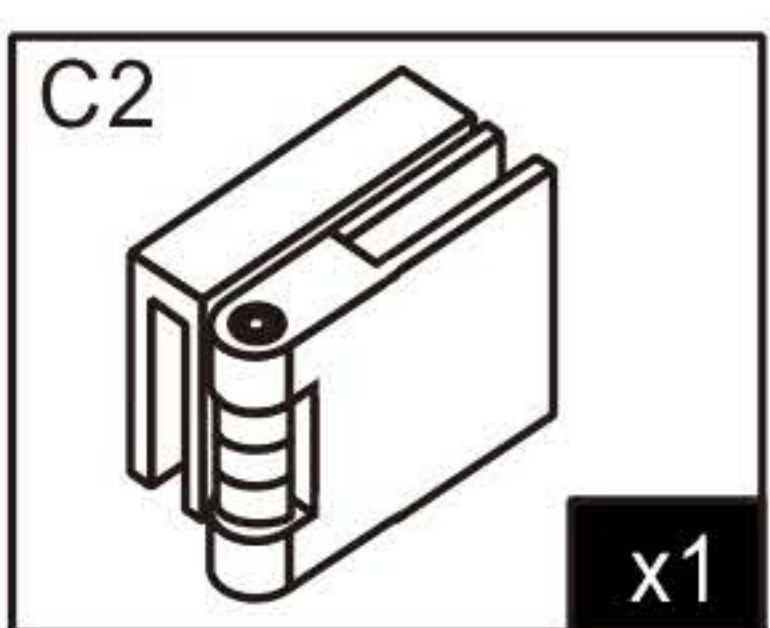

1220-1320X2000

1320-1420X2000

1420-1520X2000

1520-1620X2000

1620-1720X2000

1720-1820X2000

Insert 3mm packers between glass and floor
Packers Sold Separately
Product Code: DIY-KIT