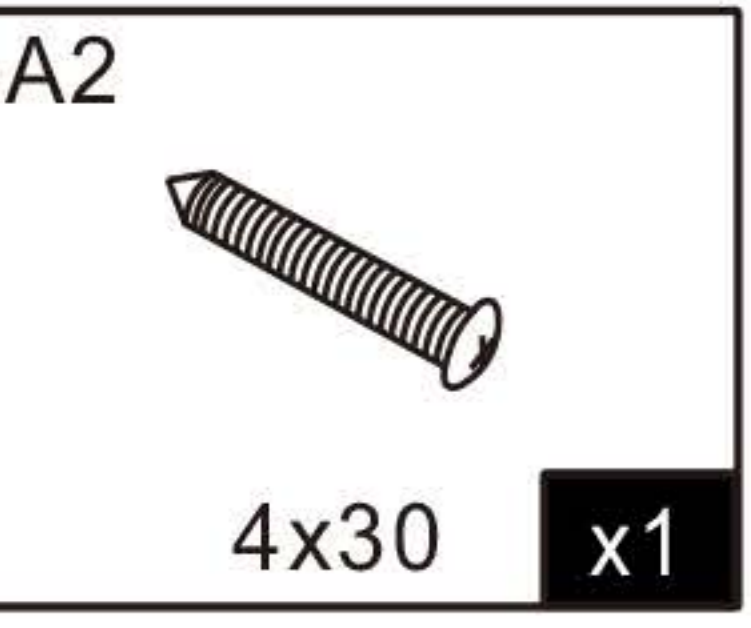

1220-1320X2000

1320-1420X2000

1420-1520X2000

1520-1620X2000

1620-1720X2000

1720-1820X2000

Insert 3mm packers between glass and floor
Packers Sold Separately
Product Code: DIY-KIT