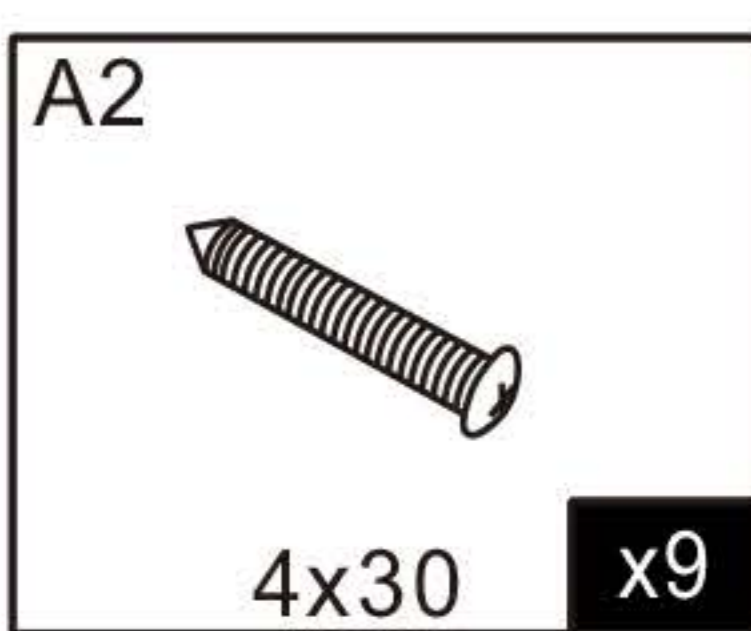

1220-1320X2000

1320-1420X2000

1420-1520X2000

1520-1620X2000

1620-1720X2000

1720-1820X2000

Insert 3mm packers between glass and floor
Packers Sold Separately
Product Code: DIY-KIT