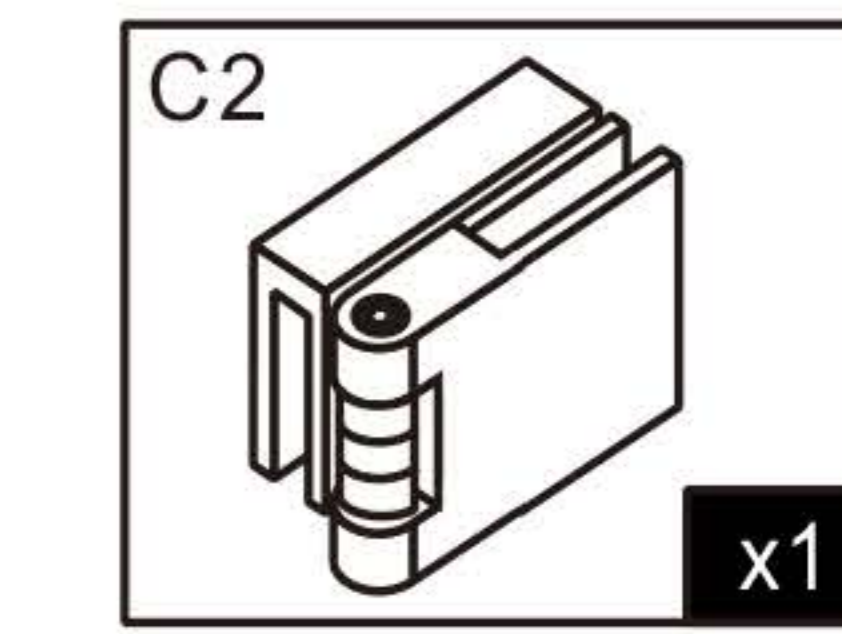

1220-1320X2000

1320-1420X2000

1420-1520X2000

1520-1620X2000

1620-1720X2000

1720-1820X2000

Insert 3mm packers between glass and floor
Packers Sold Separately
Product Code: DIY-KIT