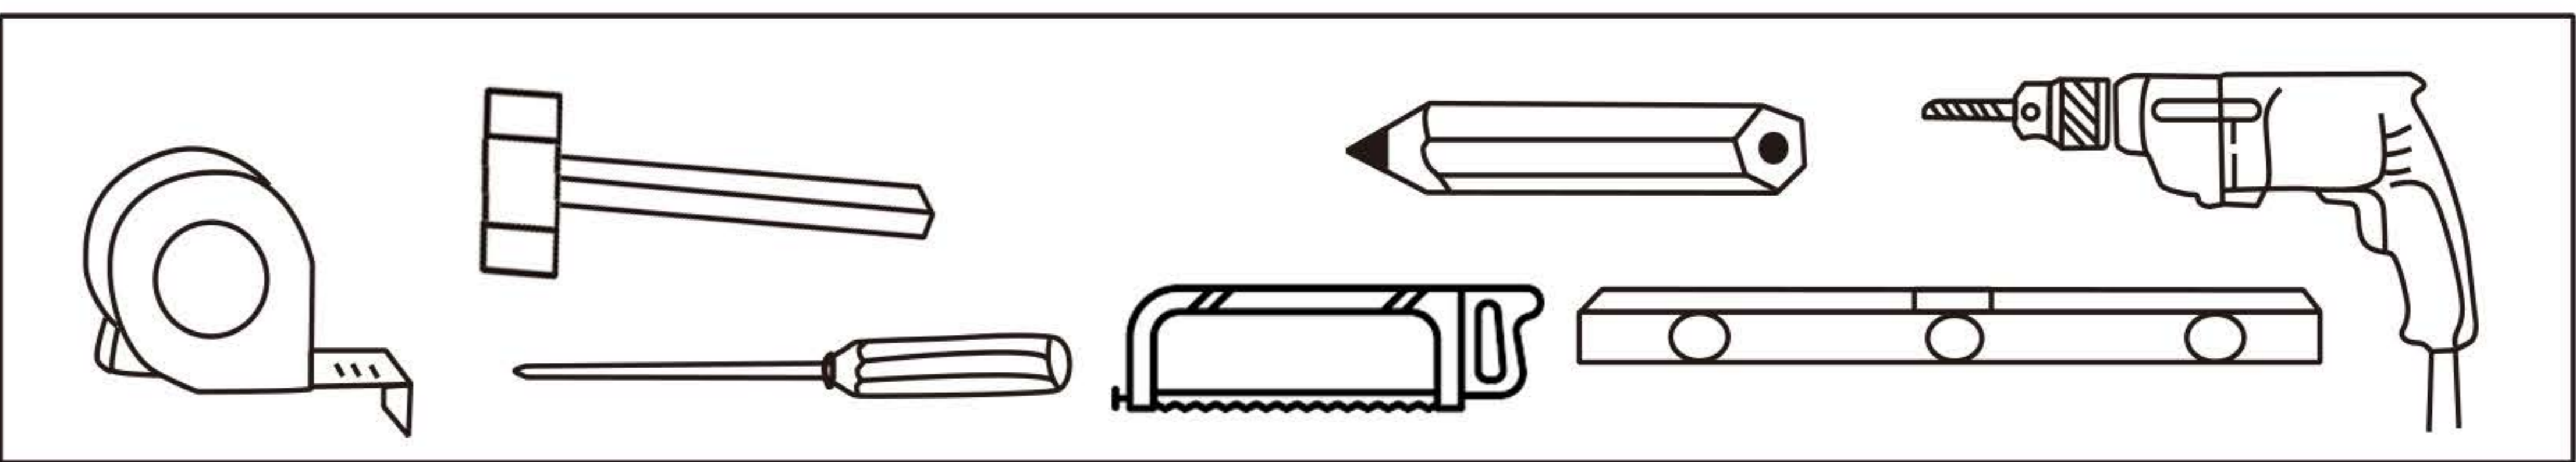

1220-1320X2000

1320-1420X2000

1420-1520X2000

1520-1620X2000

1620-1720X2000

1720-1820X2000

Insert 3mm packers between glass and floor
Packers Sold Separately
Product Code: DIY-KIT