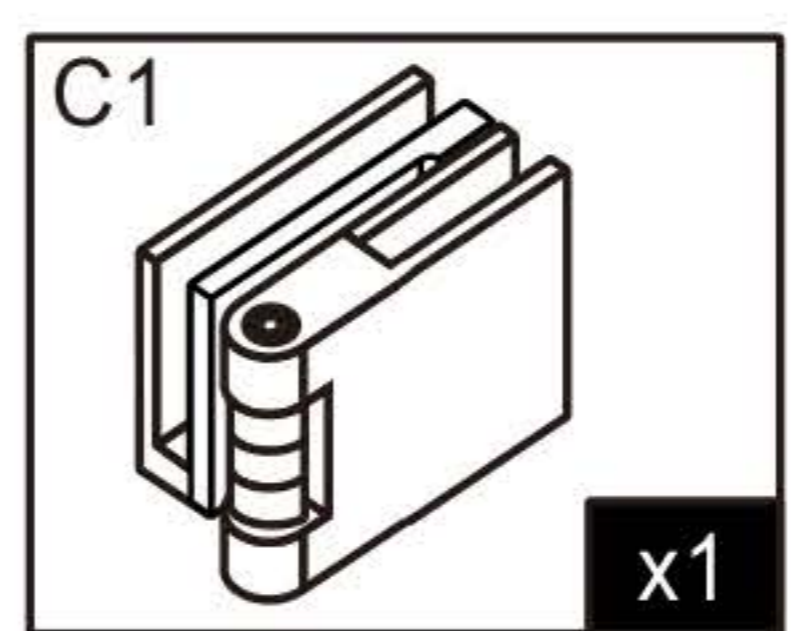

1220-1320X2000

1320-1420X2000

1420-1520X2000

1520-1620X2000

1620-1720X2000

1720-1820X2000

Insert 3mm packers between glass and floor
Packers Sold Separately
Product Code: DIY-KIT