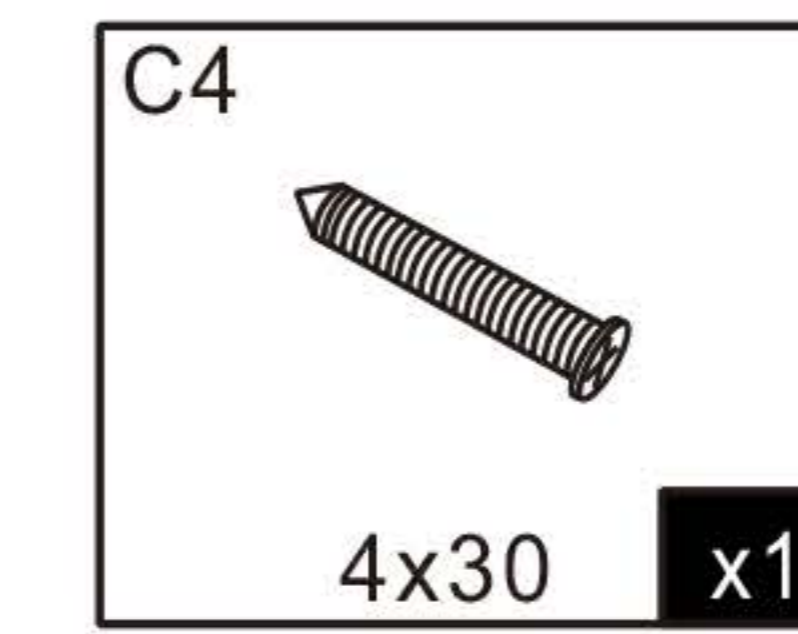

1220-1320X2000

1320-1420X2000

1420-1520X2000

1520-1620X2000

1620-1720X2000

1720-1820X2000

Insert 3mm packers between glass and floor
Packers Sold Separately
Product Code: DIY-KIT