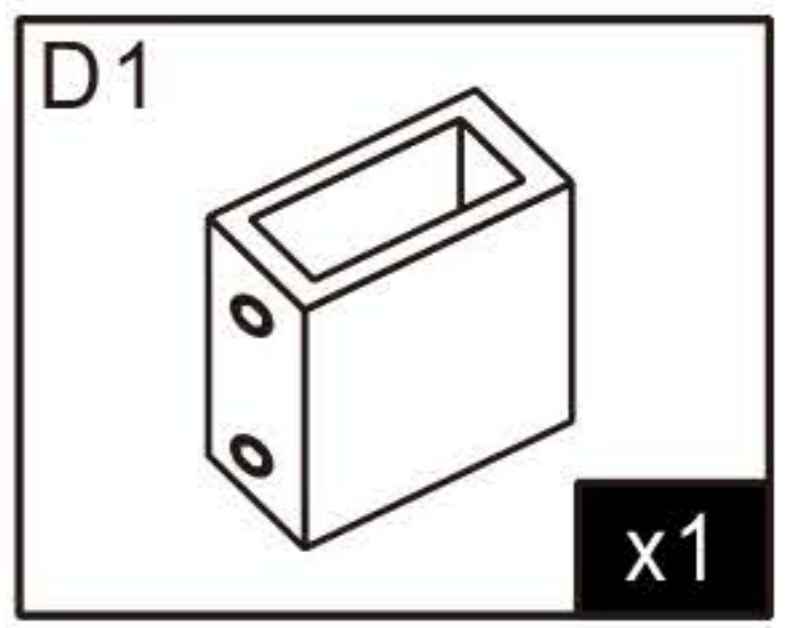

1220-1320X2000

1320-1420X2000

1420-1520X2000

1520-1620X2000

1620-1720X2000

1720-1820X2000

Insert 3mm packers between glass and floor
Packers Sold Separately
Product Code: DIY-KIT