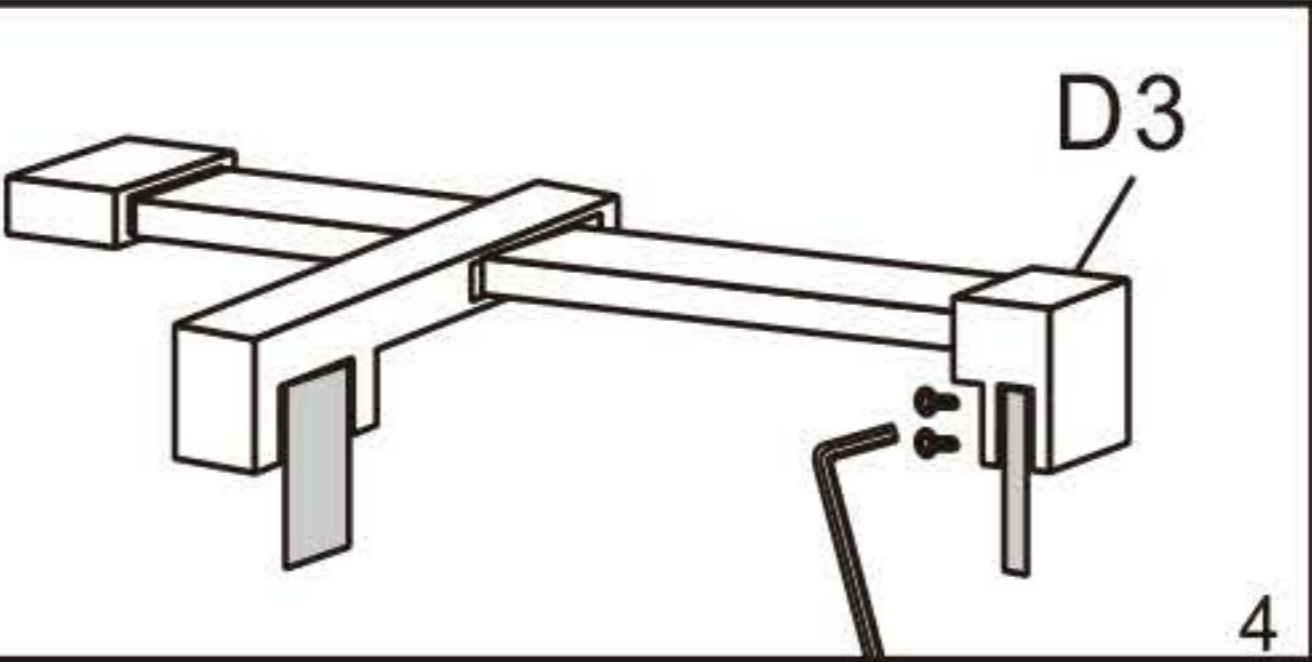

1220-1320X2000

1320-1420X2000

1420-1520X2000

1520-1620X2000

1620-1720X2000

1720-1820X2000

Insert 3mm packers between glass and floor
Packers Sold Separately
Product Code: DIY-KIT