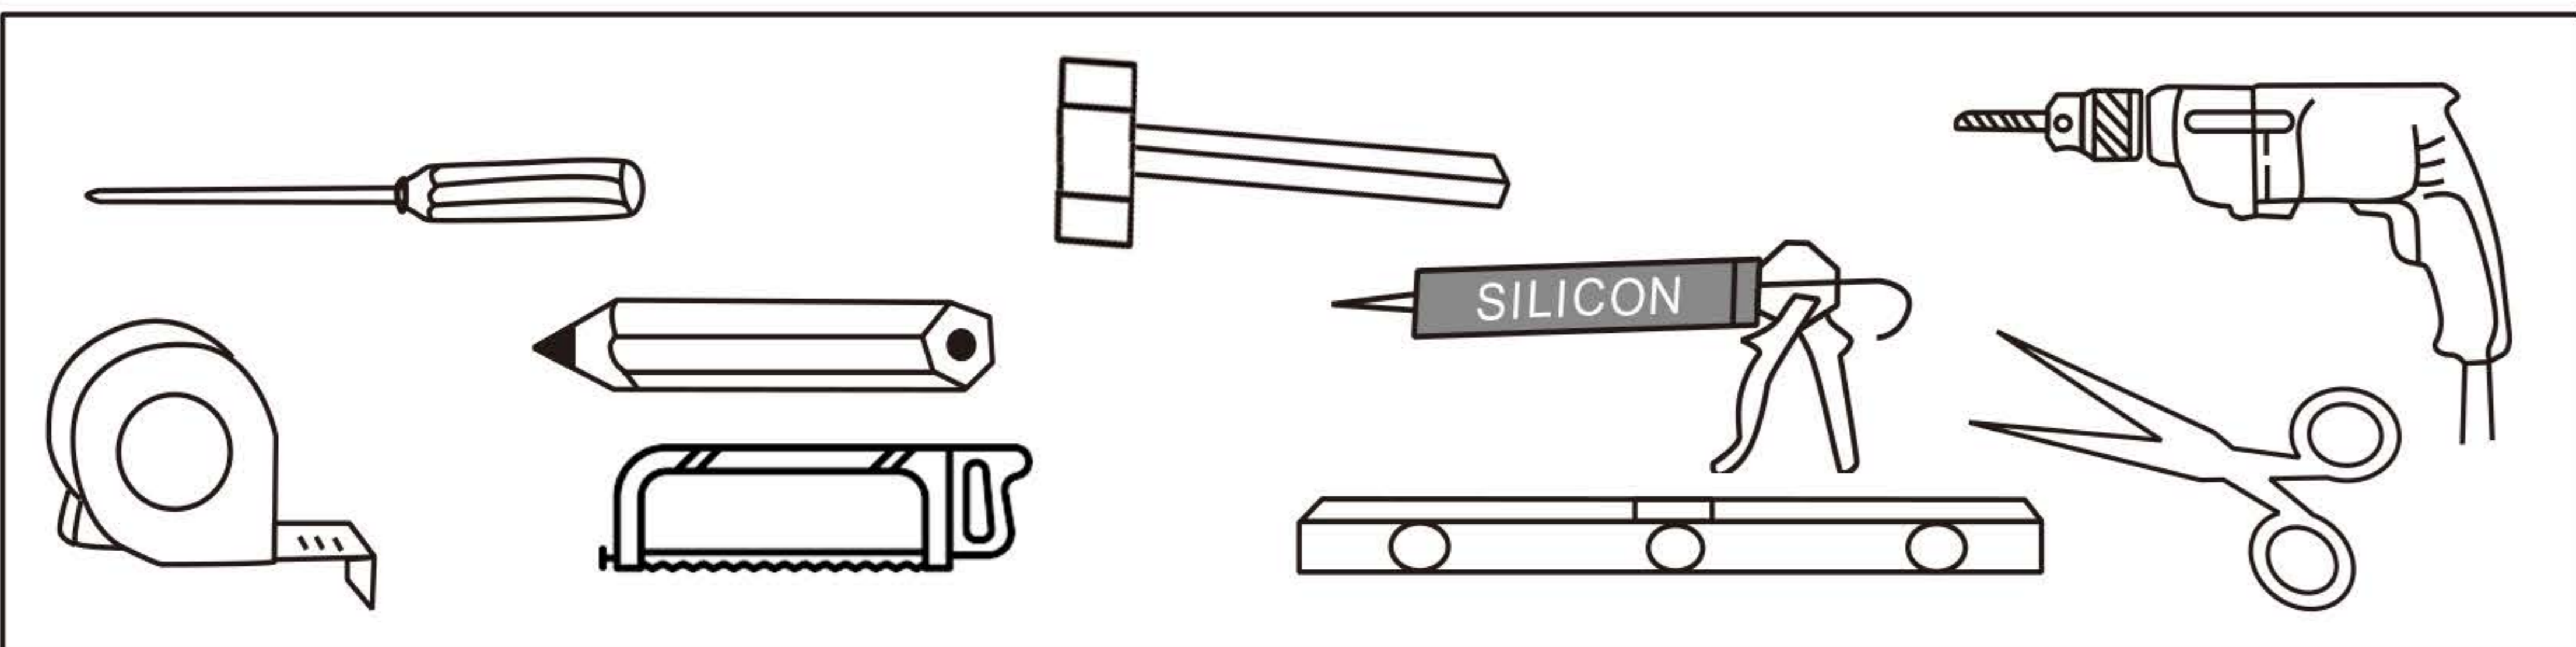

1220-1320X2000

1320-1420X2000

1420-1520X2000

1520-1620X2000

1620-1720X2000

1720-1820X2000

Insert 3mm packers between glass and floor
Packers Sold Separately
Product Code: DIY-KIT