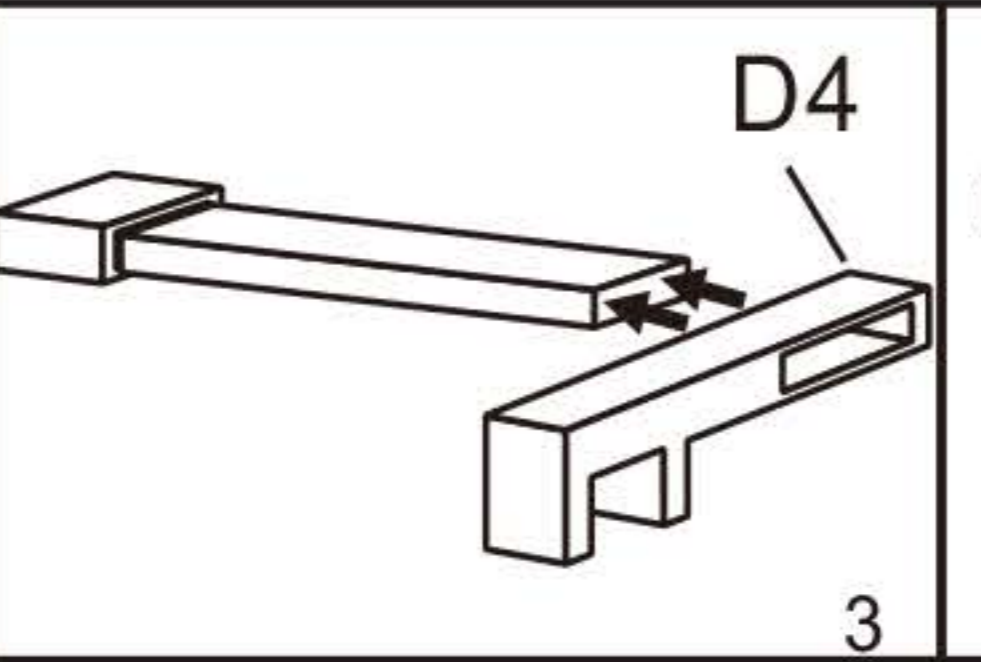

1220-1320X2000

1320-1420X2000

1420-1520X2000

1520-1620X2000

1620-1720X2000

1720-1820X2000

Insert 3mm packers between glass and floor
Packers Sold Separately
Product Code: DIY-KIT