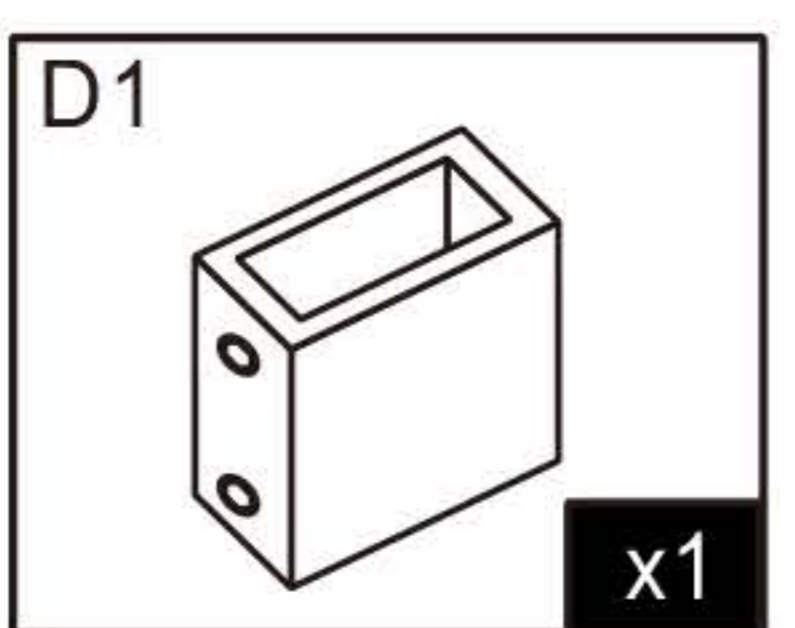

1220-1320X2000

1320-1420X2000

1420-1520X2000

1520-1620X2000

1620-1720X2000

1720-1820X2000

Insert 3mm packers between glass and floor
Packers Sold Separately
Product Code: DIY-KIT