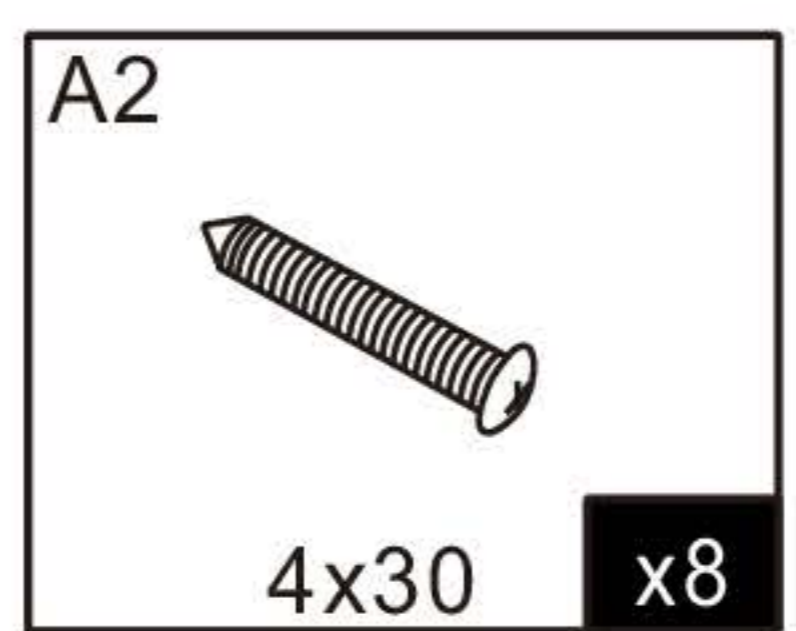

1220-1320X2000

1320-1420X2000

1420-1520X2000

1520-1620X2000

1620-1720X2000

1720-1820X2000

Insert 3mm packers between glass and floor
Packers Sold Separately
Product Code: DIY-KIT