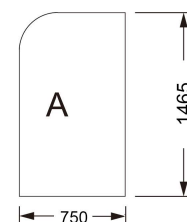

Specification

PRODUCT CODE:

- *BTH-BD6M 75*

SIZE:

- Height: 1500mm
- Width: 750mm
- Thickness: 6mm

Schematic

Glass dimension

5 YEARS* on glass
12 MONTHS* on fittings