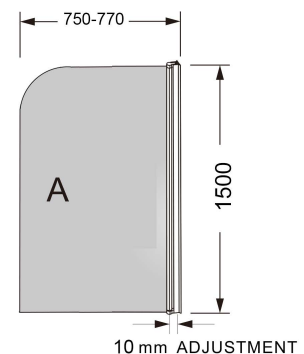

Various types of Over Bath Screens are available to suit your requirements and budget.

- 6mm AS/NZS 2208 safety glass
- Polished aluminium finish
- 750mm Width
- 180 degree swing in an out
- Hinged off wall
- Lift pivot to centralise screen
- Lower water seal included

Specification

PRODUCT CODE:

- *BTH-BD6M 75*

SIZE:

- Height: 1500mm
- Width: 750mm
- Thickness: 6mm

Schematic

Glass dimension

5 YEARS* on glass
12 MONTHS* on fittings