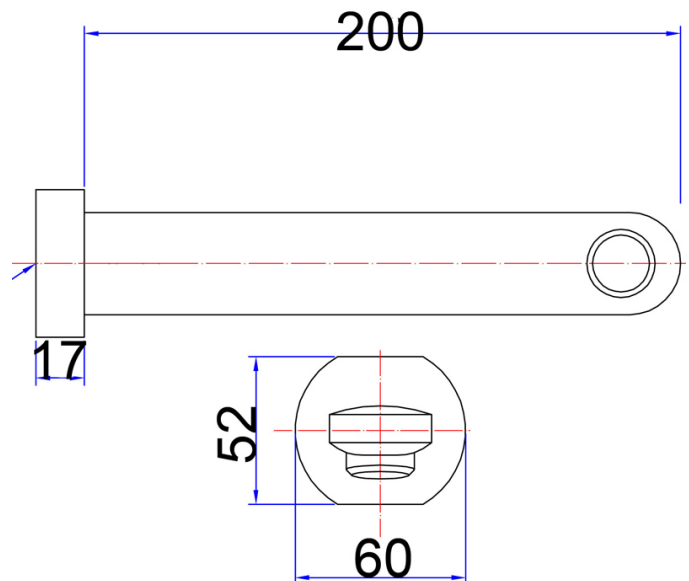

- Bath Spout – Modern Design
- Solid Brass
- Available in Chrome plated or Black electroplated finish

Specification

PRODUCT CODE:

- *Chrome - BTH-12*
Black Electroplaed - BTH-12 BLK

SIZE:

- Height: 52mm
- Body Width: 60mm
- Spout Length: 200mm

Schematic

3 YEARS*