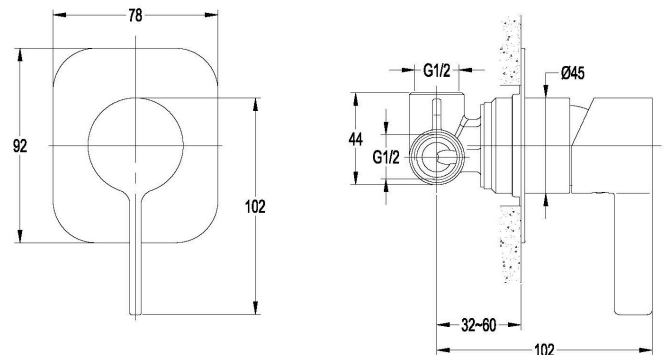

- Shower Mixer – Modern Design
- Ceramic-cartridge-technology - 35mm Cartridge
- Superior Quality
- Chrome plated
- Extraordinary workmanship
- Square Pin Handle

Vivo - Chrome plated

Vivo Noir – Chrome and Black electroplated finish

SIZE:

- Height: 92mm
- Width: 78mm
- Depth: 102mm

Schematic

15 YEARS*