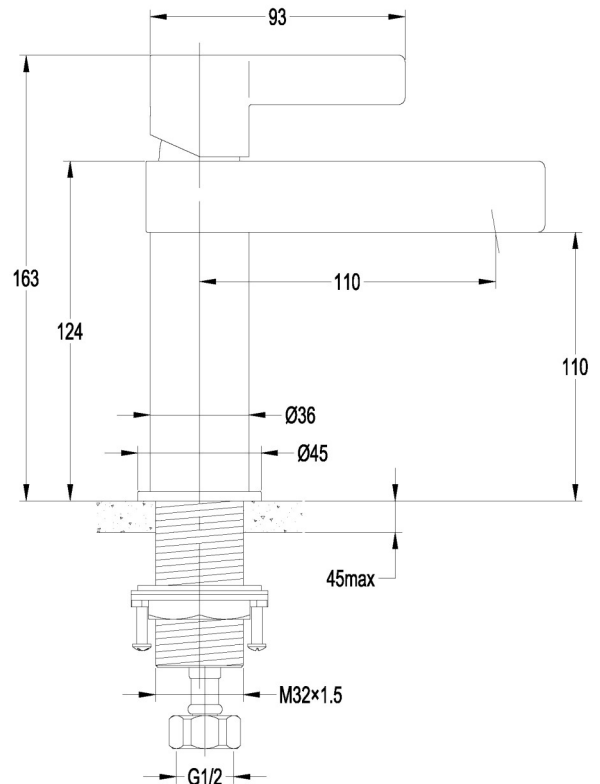

Vivo Series—Basin Mixers

Bella Vista's tapware collection is designed to add elegance to your bathroom and bring reliable functionality. Bella Vista's tapware range will stand test of time with innovative design and water effectiveness. We use some of the world's most sophisticated processing equipment. With our wide range of tapware you will be sure to find the perfect match for your kitchen or bathroom.

- Basin Mixer – Modern Design
- Ceramic-cartridge-technology - 25mm Cartridge
- Superior Quality
- Solid Brass
- Chrome plated (Water Mark Approved)
- Extraordinary workmanship
- Square Pin Handle

Vivo - Chrome plated

Vivo Noir – Chrome and Black electroplated finish

Vivo Oro Rosa – Rose gold and Black electroplated finish

Specification

PRODUCT CODE:

- **BM 14** - Chrome plated
- **BM 14 BLK/CP** – Chrome and Black electroplated finish
- **BM 14 RG/BLK** – Rose gold and Black electroplated finish

SIZE:

- Height: 163mm
- Body Width: 45mm
- Spout Length: 110mm

5 Star water rating 5.5LT

Schematic

15 YEARS*