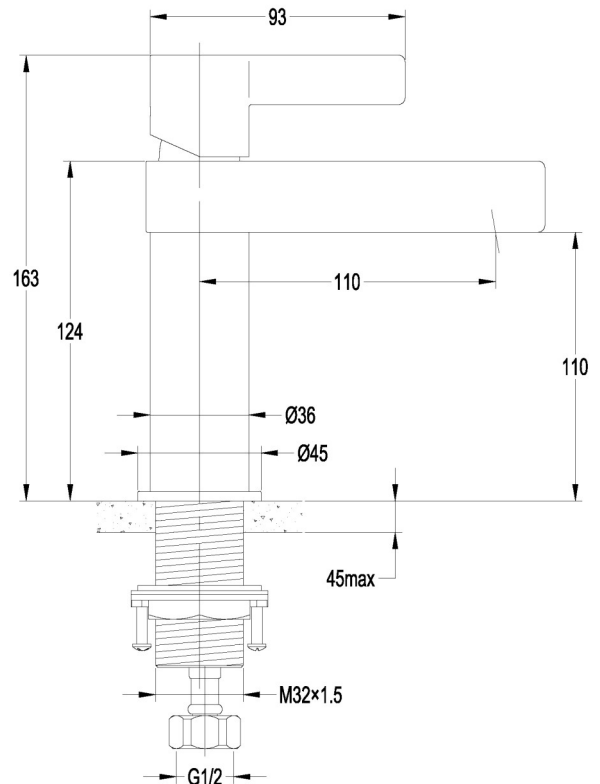

SIZE:

- Height: 163mm
- Body Width: 45mm
- Spout Length: 110mm

5 Star water rating 5.5LT

Schematic

15 YEARS*