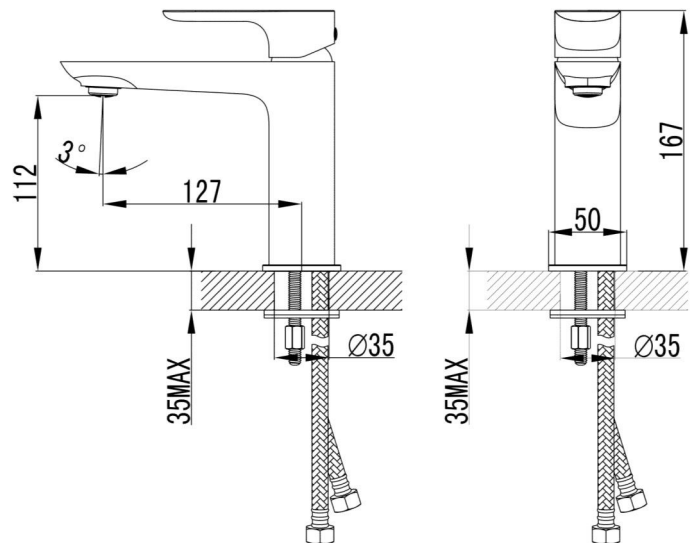

- Banda Basin Mixer
- Chrome Finished
- Easy clean Germany Neoperl aerator & flow controller
- Superior Quality
- Extraordinary workmanship

Product Code: HYB 22-201

Specification

Size:

- 167mm x 112mm x 50mm
- Spout Length is 127mm
- European 35mm Cardtridge
- WELS (5 Star 4.79L/min)

Registration number: T26645

Schematic

15 Years
(Conditions apply)

Website: www.bella-vista.net.au