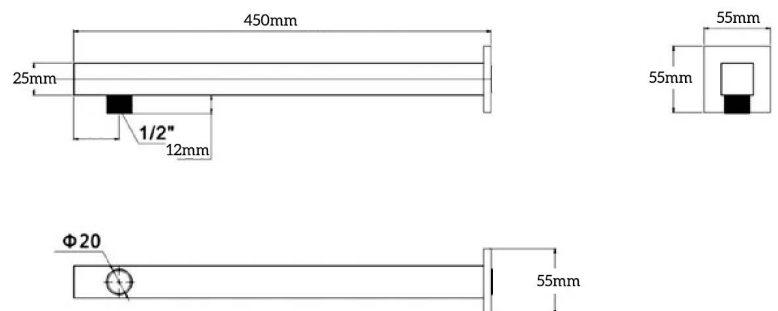

Deko Wall Shower Pipe 450mm Square

Bella Vista's shower head pipes come in a wide-range of styles from traditional to modern design that also comes with a variation of materials to spruce up your shower. Any shower head can look good with these elegant shower head pipe. Together with the right shower head and shower pipe, you can surely achieve the kind of bathroom you're longing to have.

- Wall Pipe
- Square Brass / Chrome plated or Black electroplated finish
- Superior quality

Product Code:s WP450/S or WP450/S BLK

Specification

Size:

- 450mm x (25 x 25mm Pipe)

Schematic

3 Years Structural