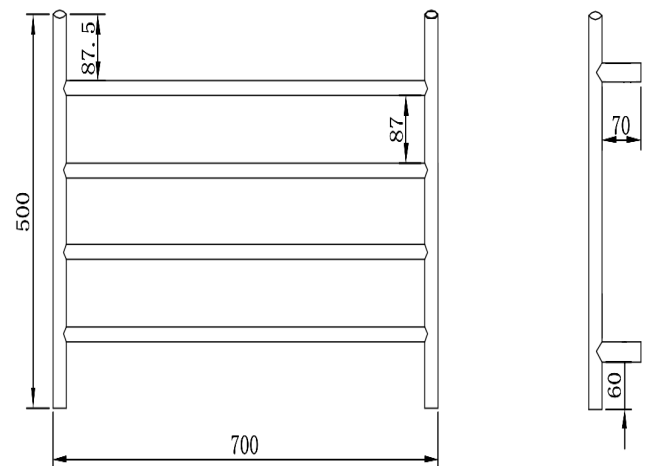

Round Towel Ladder 700 x 500mm

A wide range of towel ladders to suit your bathroom style is available at Bella Vista. These towel ladders are design in different sizes and styles so you can choose the one that will fit perfectly to your bathroom. Take a look at the available styles and find out the perfect match for your bathroom!

- NON HEATED
- Modern round design
- Comes with stainless steel screws and brass fittings
- Fits 4 towels at one time
- Very strong structure, electro welded holders (not glued)

Product Code: TL-7050-RND

Specification

Size: 700mm (W) x 500mm (H) x 90mm (D)

Schematic

5 Years Structural