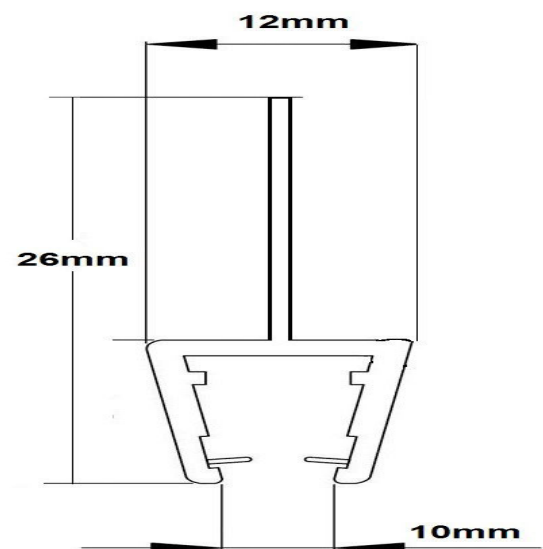

Shower Screen Water Seal Lower C

Bella Vista has a wide range of shower seals available in Australia. Bella Vista's shower screen seals surely minimize water splash and outflows between glass boards. These are excellent use underneath the door. Getting Bella Vista's shower screen accessories/hardware including shower screen seals gives you the finest and superior quality for your bathroom. Find the bathroom of your dreams from Bella Vista.

- Made from clear PVC to maintain the fully frameless look
- DIY very simple to install
- Minimises water from getting out of the shower

Product Code: Strip-LWR-C

Specification

Size: 10mm x 12mm x 26mm

Schematic