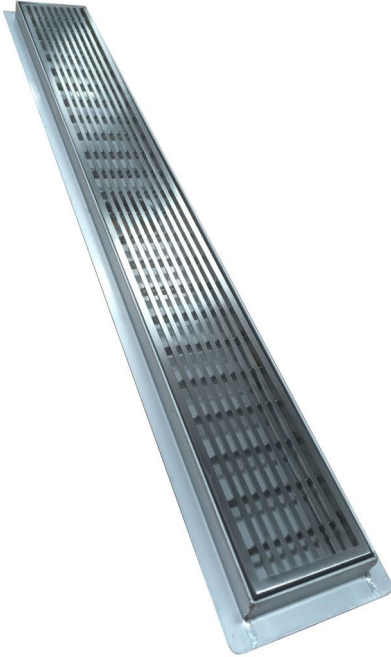

BELLA VISTA®

AU Style Grate 1200mm

Bella Vista can offer you the latest style of grates! We provide cost-effective solutions while making sure to keep the true elegance and simplicity at the same time and will surely suit your plumbing needs. We, at Bella vista assure you that the quality of our products are unmatched by any other manufacturer.

- Made from 304 Grade Stainless
- Unique design, easier for the Tiler to install
- Has a moulded/welded Tilers channel
- Interchangeable Grate Covers
- Watermark approved screw on waste
- Grate has fall towards central outlet

Product Code: SG-1500-AU

Specification

Size: 1500mm (L) x 80mm (W)
Outlet Size: 50mm

Schematic

10 Years Structural