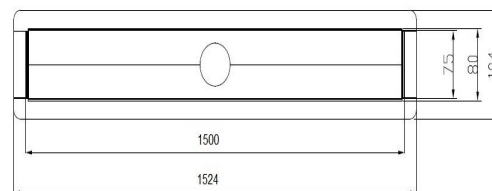

BELLA VISTA®

AU Style Grate 1200mm

Bella Vista can offer you the latest style of grates! We provide cost-effective solutions while making sure to keep the true elegance and simplicity at the same time and will surely suit your plumbing needs. We, at Bella vista assure you that the quality of our products are unmatched by any other manufacturer.

- Made from 304 Grade Stainless
- Unique design, easier for the Tiler to install
- Has a moulded/welded Tilers channel
- Interchangeable Grate Covers
- Watermark approved screw on waste
- Grate has fall towards central outlet

Product Code: SG-1500-AU

Specification

Size: 1500mm (L) x 80mm (W)
Outlet Size: 50mm

Schematic

10 Years Structural