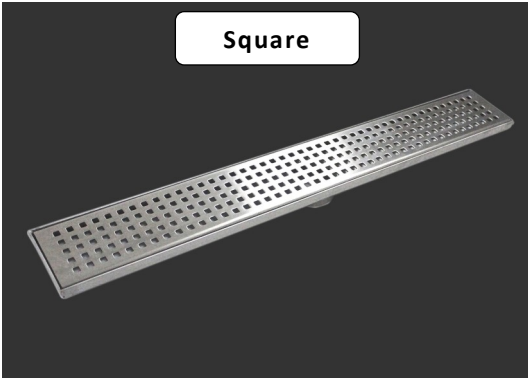

Square

Builders Range 'CFG' Shower Grates

Bella Vista can offer you the latest style of grates! We provide cost-effective solutions whilst making sure to keep the true elegance and simplicity at the same time. At the same time we will surely meet all your plumbing needs. We, at Bella Vista assure you that the quality of products are unmatched by any other manufacturer.

- Low profile minimizes screeding for tiling
- Made from 304 grade stainless steel
- Suits internal and external applications
- Watermark approved screw on waste

Available in Square and AU styles.

Specification

Schematic

5 Years Structural