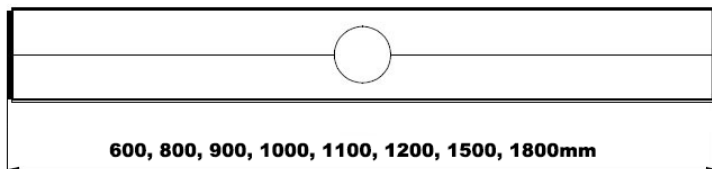

Specification