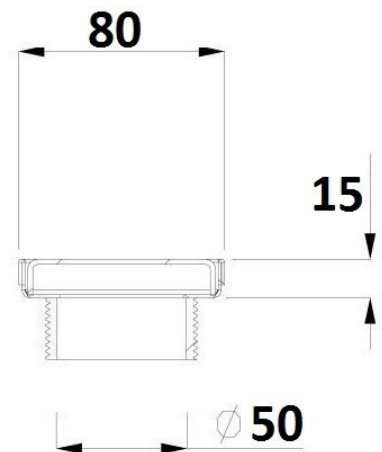

- Low profile minimizes screeding for tiling
- Made from 304 grade stainless steel
- Suits internal and external applications
- Watermark approved screw on waste

Available in Square and AU styles.

### Schematic

5 Years Structural