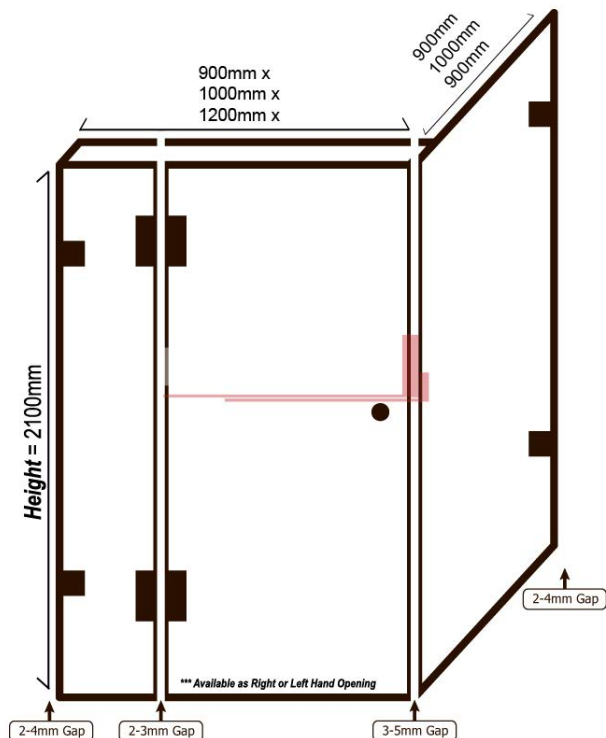

Schematic

Website: www.bella-vista.net.au