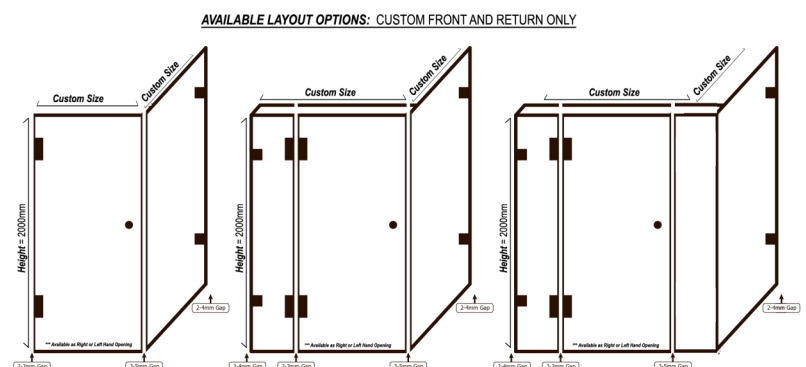

BELLA VISTA®

Custom Fully Frameless Shower Screens 600 - 900mm

A frameless shower screen is the definitive proof of luxury in any bathroom. Bella Vista's frameless shower screen is uncompromising in its design and quality. With stylish simplicity, it offers a spacious, elegant look that cannot be matched with any other style.

A customized measure is offered to ensure that your new screen fits perfectly based on your style. For lasting elegance and style, look no further than the Bella Vista's frameless shower screen range.

- Made from Australian Standard, Toughened Safety glass.
- All screens are supplied with Hinges, Wall Brackets or Channel, Door Knob, making this a complete DIY kit
- All Hardware is Solid Brass and **Chrome** or **Black** finish
- Glass is polished on all external edges
- Bella Vista Glass is easy to transport and handle being fully packaged in cardboard with edge and corner protection.
- Available in different styles and layouts to suit your bathroom.
- Measure and Install Service is available on our custom screens for peace of mind.

Product Code: Custom6-9

Specification

Height: 2000mm on all our custom glass screens

Thickness: 10mm glass thickness as standard

Size Range: Multiple sizes available

10 Years

Schematic

Website: www.bella-vista.net.au