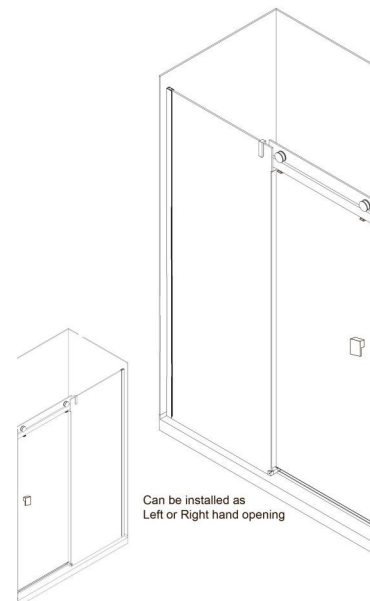

Schematic

Website: www.bella-vista.net.au